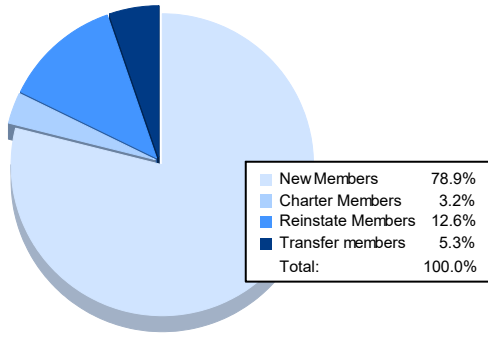

Year	New Clubs	Dropped Clubs	Gain/ Loss Clubs	New Members	Charter Members	Reinstate Members	Transfer Members	Total Member Added	Total Members Dropped	Gain/ Loss Members
2016-2017	0	4	-4	125	9	6	5	145	229	-84
2017-2018	0	1	-1	154	1	12	6	173	187	-14
2018-2019	0	4	-4	116	0	3	3	122	203	-81
2019-2020	0	0	0	81	0	6	16	103	157	-54
2020-2021	0	3	-3	75	3	12	5	95	213	-118
<b>Average</b>	<b>0</b>	<b>2</b>	<b>-2</b>	<b>110</b>	<b>3</b>	<b>8</b>	<b>7</b>	<b>128</b>	<b>198</b>	<b>-70</b>

### Membership Composition June 2021 Cumulative