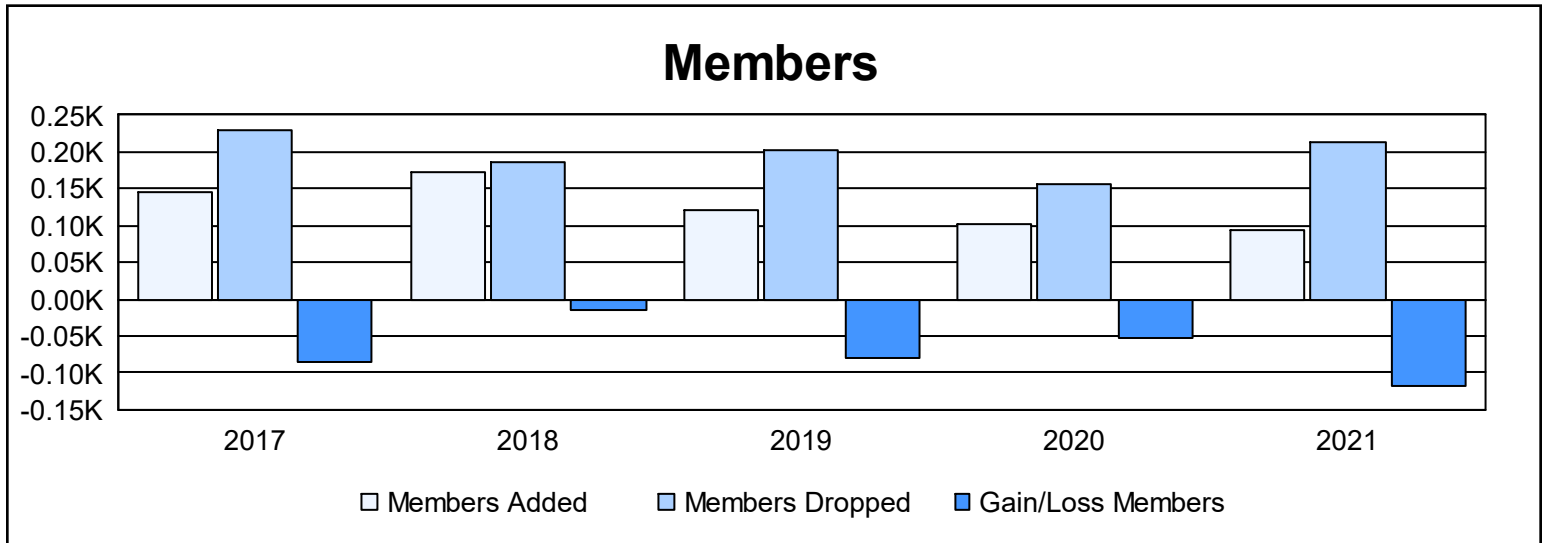

Year	New Clubs	Dropped Clubs	Gain/ Loss Clubs	New Members	Charter Members	Reinstate Members	Transfer Members	Total Member Added	Total Members Dropped	Gain/ Loss Members
2016-2017	0	4	-4	125	9	6	5	145	229	-84
2017-2018	0	1	-1	154	1	12	6	173	187	-14
2018-2019	0	4	-4	116	0	3	3	122	203	-81
2019-2020	0	0	0	81	0	6	16	103	157	-54
2020-2021	0	3	-3	75	3	12	5	95	213	-118
<b>Average</b>	<b>0</b>	<b>2</b>	<b>-2</b>	<b>110</b>	<b>3</b>	<b>8</b>	<b>7</b>	<b>128</b>	<b>198</b>	<b>-70</b>

### Membership Composition June 2021 Cumulative